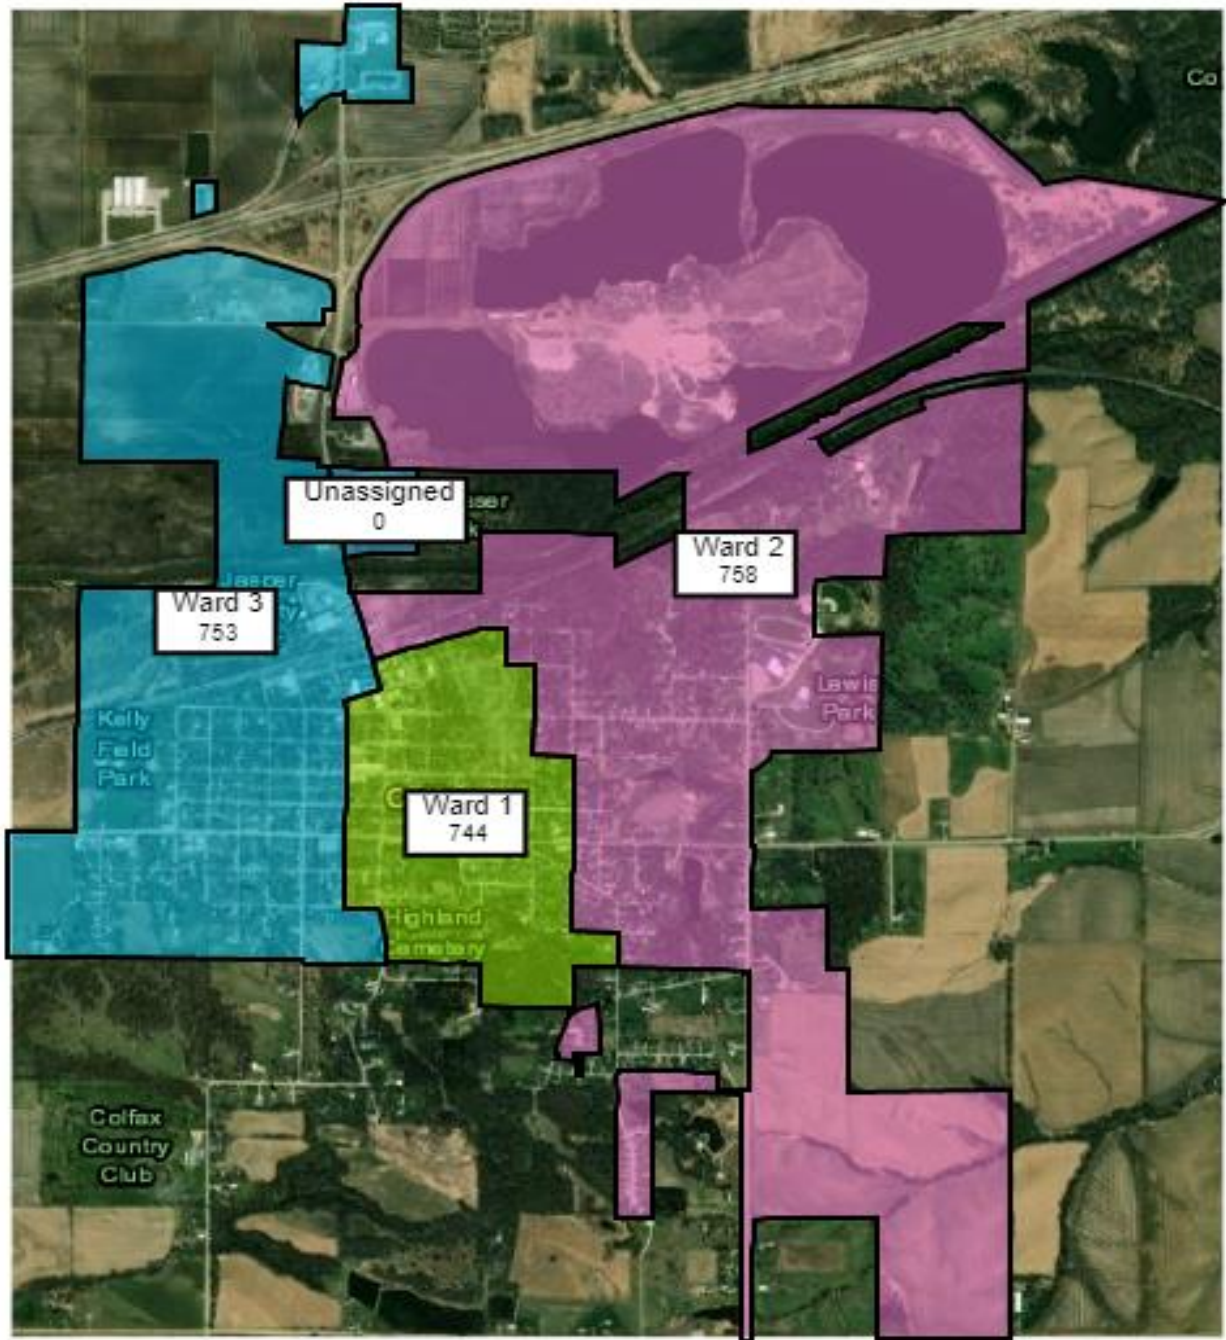

LEGEND

- Ward 1
- Ward 2
- Ward 3

Colfax Ward Map

1 inch = .4 miles